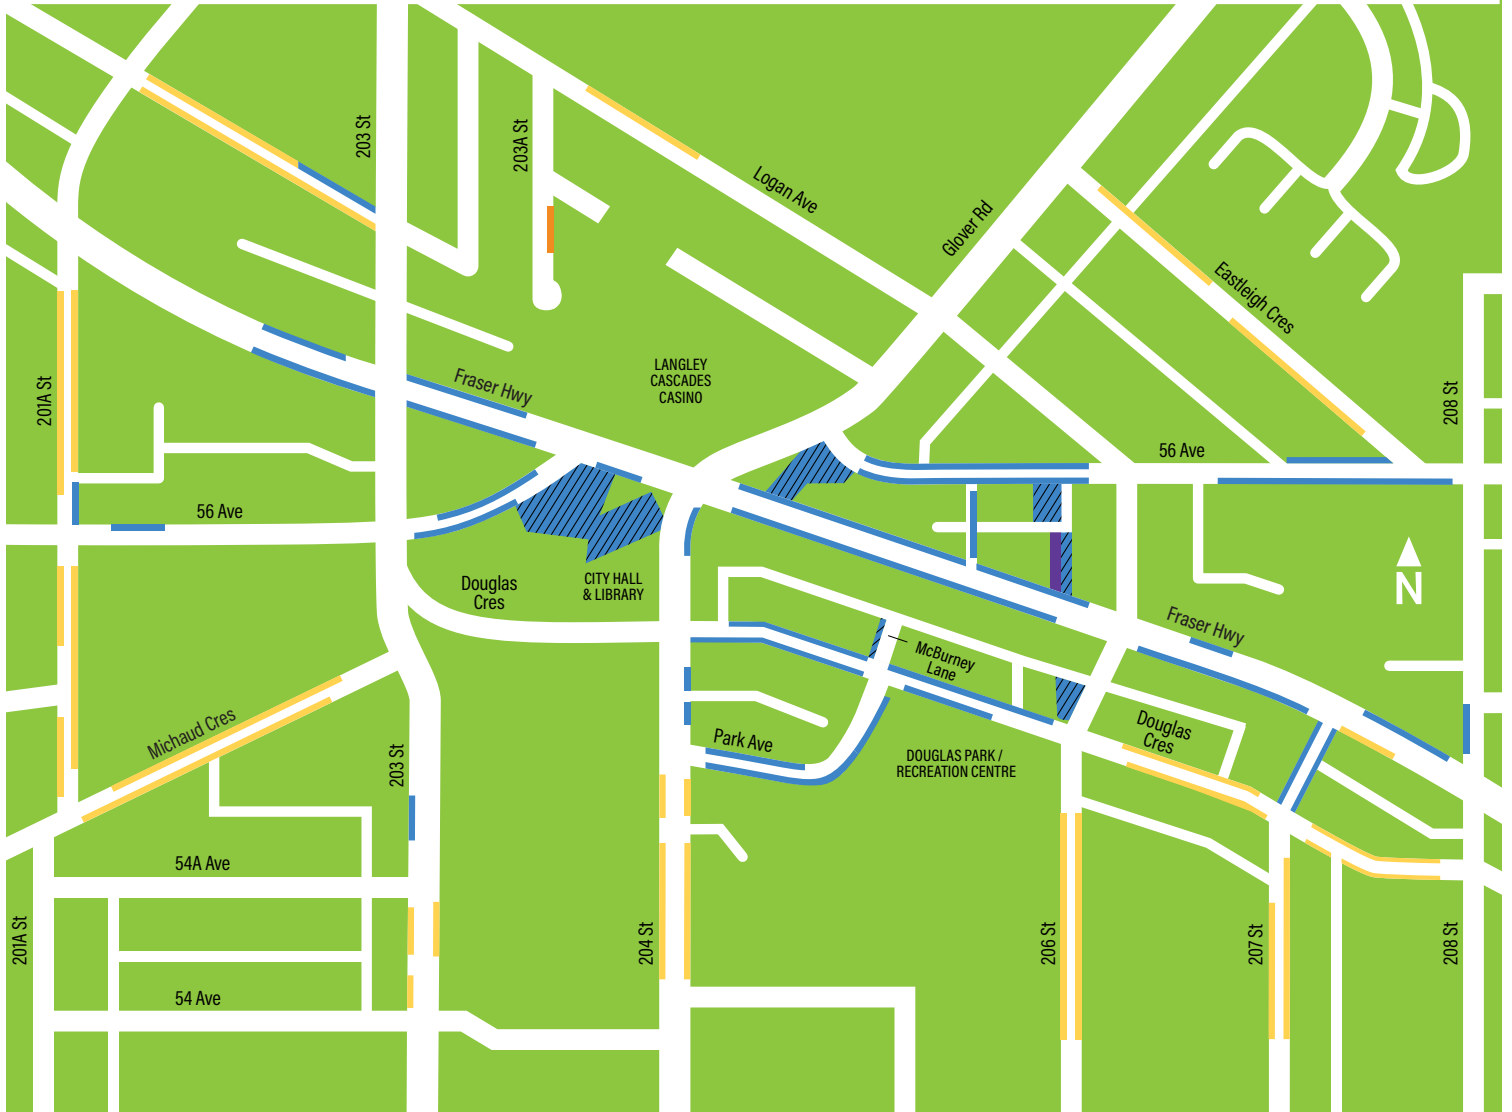

# Where To Park

Blue line: On-Street - Max 3 hrs

Hatched blue area: Off-Street - Max 3 hrs

Orange line: On-Street - Max 72 hrs

Purple area: Off-Street - Pay Lot

Thick orange line: Bus Parking Only

**PLEASE NOTE:** Parking is permitted in highlighted areas as long as it does not contravene the City's Highway and Traffic Regulation Bylaw #2871.